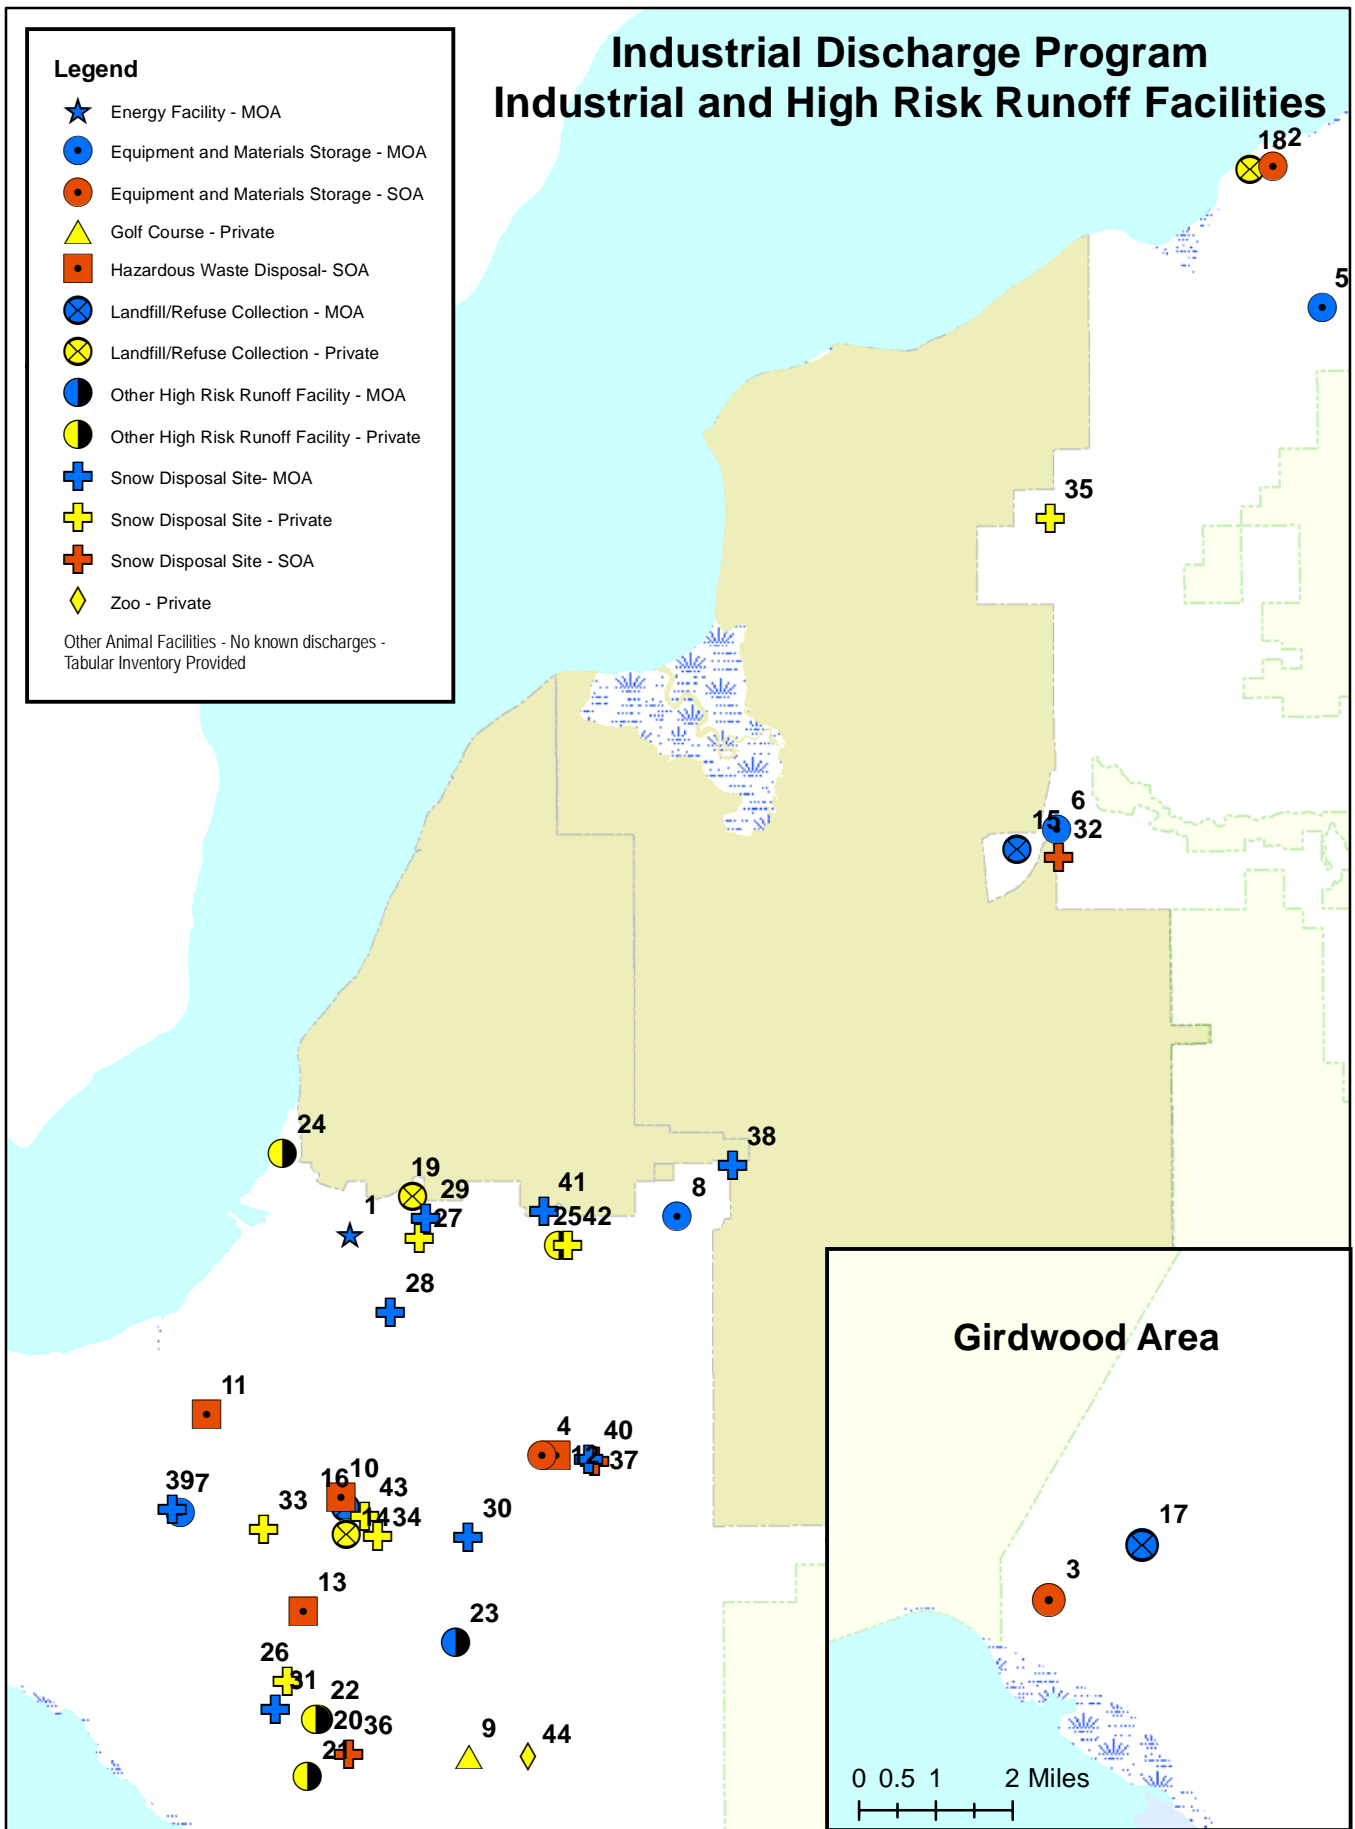

Industrial Discharge Program Industrial and High Risk Runoff Facilities

Legend

- ★ Energy Facility - MOA
- Equipment and Materials Storage - MOA
- Equipment and Materials Storage - SOA
- ▲ Golf Course - Private
- Hazardous Waste Disposal - SOA
- ⊗ Landfill/Refuse Collection - MOA
- ⊗ Landfill/Refuse Collection - Private
- Other High Risk Runoff Facility - MOA
- Other High Risk Runoff Facility - Private
- ⊕ Snow Disposal Site - MOA
- ⊕ Snow Disposal Site - Private
- ⊕ Snow Disposal Site - SOA
- Zoo - Private

Other Animal Facilities - No known discharges -
Tabular Inventory Provided